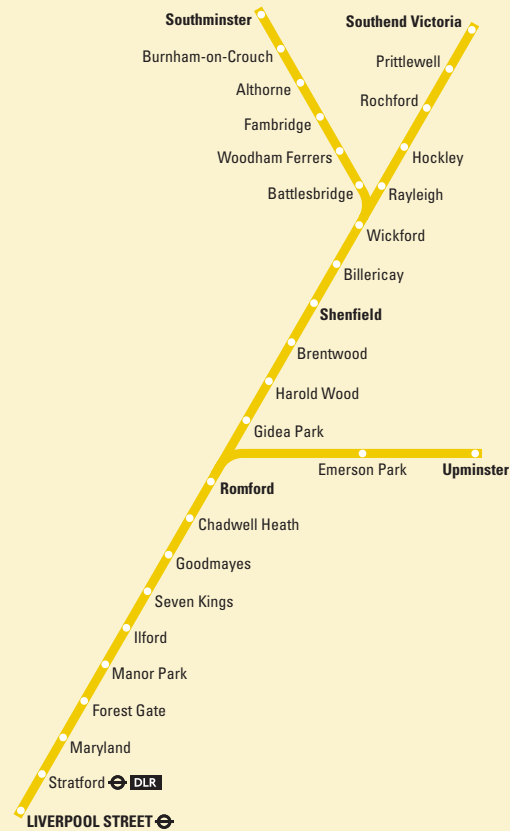

one number
0845 600 7245
one online
www.onerailway.com